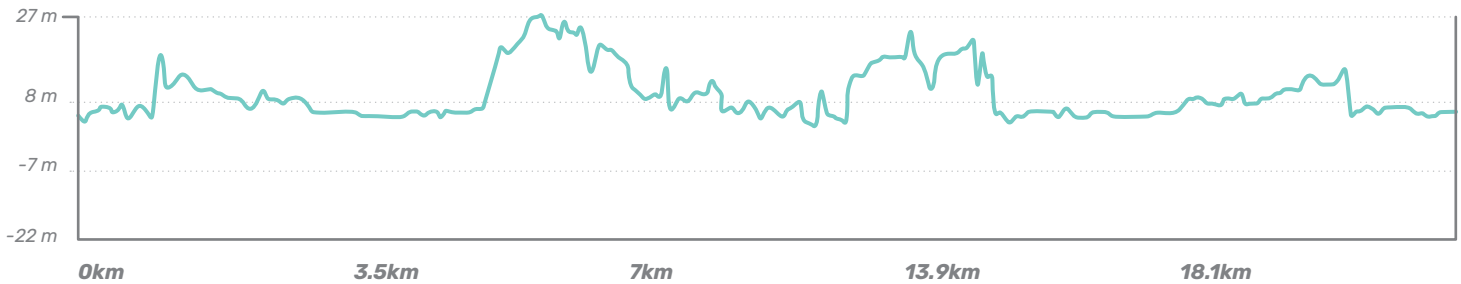

FamilyFondo

20km Ride

Applewood
Auto Group
valley
GranFondo

valleygrandfondo.com

@valleygrandfondo

FamilyFondo

New for 2022, the FamilyFondo is a relaxed 20km ride around Fort Langley. This ride is relatively flat and is the perfect opportunity for new cyclists and families to enjoy their first GranFondo together. The ride will be guided from Eagle Acres Dairy Farm around Fort Langley and back to the farm to enjoy the post ride festival, including live music, food and more.